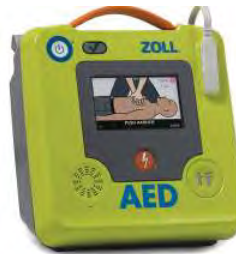

AED Professionals

Zoll AED 3

8511-001101-01