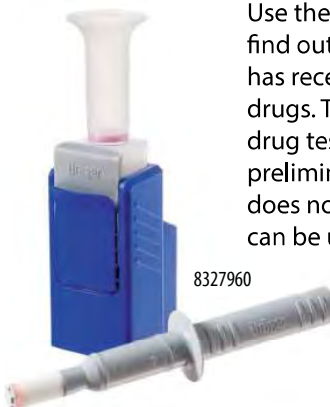

Dräger

DrugCheck 3000 On-The-Spot Drug Screening Device

8327960

Use the Dräger DrugCheck® 3000 to find out within minutes if a person has recently consumed certain drugs. This compact oral fluid-based drug test is for presumptive or preliminary screening. The device does not require electricity and can be used practically anywhere.

Item #	Description	Price
8327960	DrugCheck 3000	$820.00